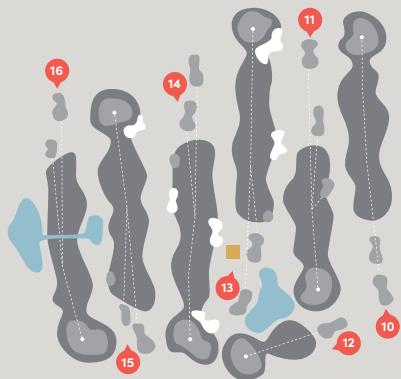

OCEANA
GOLF CLUB

231.861.4211
oceanagolfclub.com

HOLE	1	2	3	4	5	6	7	8	9	OUT		10	11	12	13	14	15	16	17	18	IN	TOT	HCP	NET
Black Tees	465	358	324	309	172	516	180	403	410	3137	Initials	503	436	139	492	493	365	368	175	302	3273	6410		
Blue Tees	445	358	314	309	164	483	170	346	334	2923		492	426	139	482	479	350	361	163	242	3134	6057		
White Tees	393	284	295	278	148	406	160	330	244	2538		476	372	126	390	400	297	322	152	233	2768	5306		
Gold Tees	369	242	235	241	128	352	144	288	208	2207		380	284	116	387	360	268	268	132	220	2415	4622		
Handicap	3	7	13	17	15	5	9	1	11			12	2	18	8	10	6	4	16	14				
PAR	5	4	4	4	3	5	3	4	4	36		5	4	3	5	5	4	4	3	4	37	73		

 Front
  Middle
  Back

USGA Rules Govern All Play

Out of Bounds:

Take a drop nearest where the ball went out of bounds no closer to the hole, two stroke penalty (2020).

No. 1: Fence and white stakes left

No. 6: White stakes on left

No. 10: White stakes on right

No. 12: Across road

No. 18: Across road back of green

Club Rules:

Ball striking high tension pole or wire may be played over, no penalty. Second ball must be played out.

Two people and two bags per cart; children are not permitted to drive the carts; all players must have clubs and shirts must be worn.

Ring bell when clear of 6 green.

Any newly staked, wrapped trees or flower beds. Free drop—No penalty.

Please Rake traps, replace divots, repair ball marks, use tees appropriate for your handicap