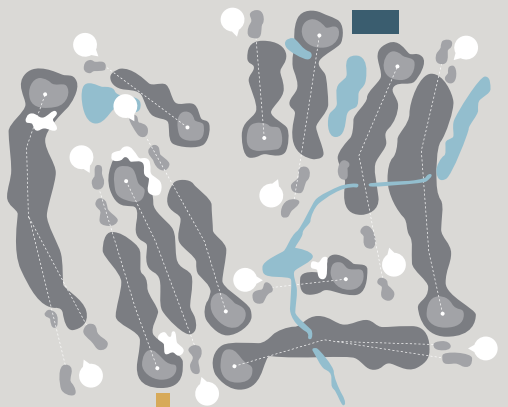

Club Rules:

Ball striking high tension pole or wire may be played over, no penalty. Second ball must be played out.

Two people and two bags per cart; children are not permitted to drive the carts; all players must have clubs and shirts must be worn.

Ring bell when clear of 5 green.

Any newly staked, wrapped trees or flower beds. Free drop—No penalty.

Please Rake traps, replace divots, repair ball marks, use tees appropriate for your handicap