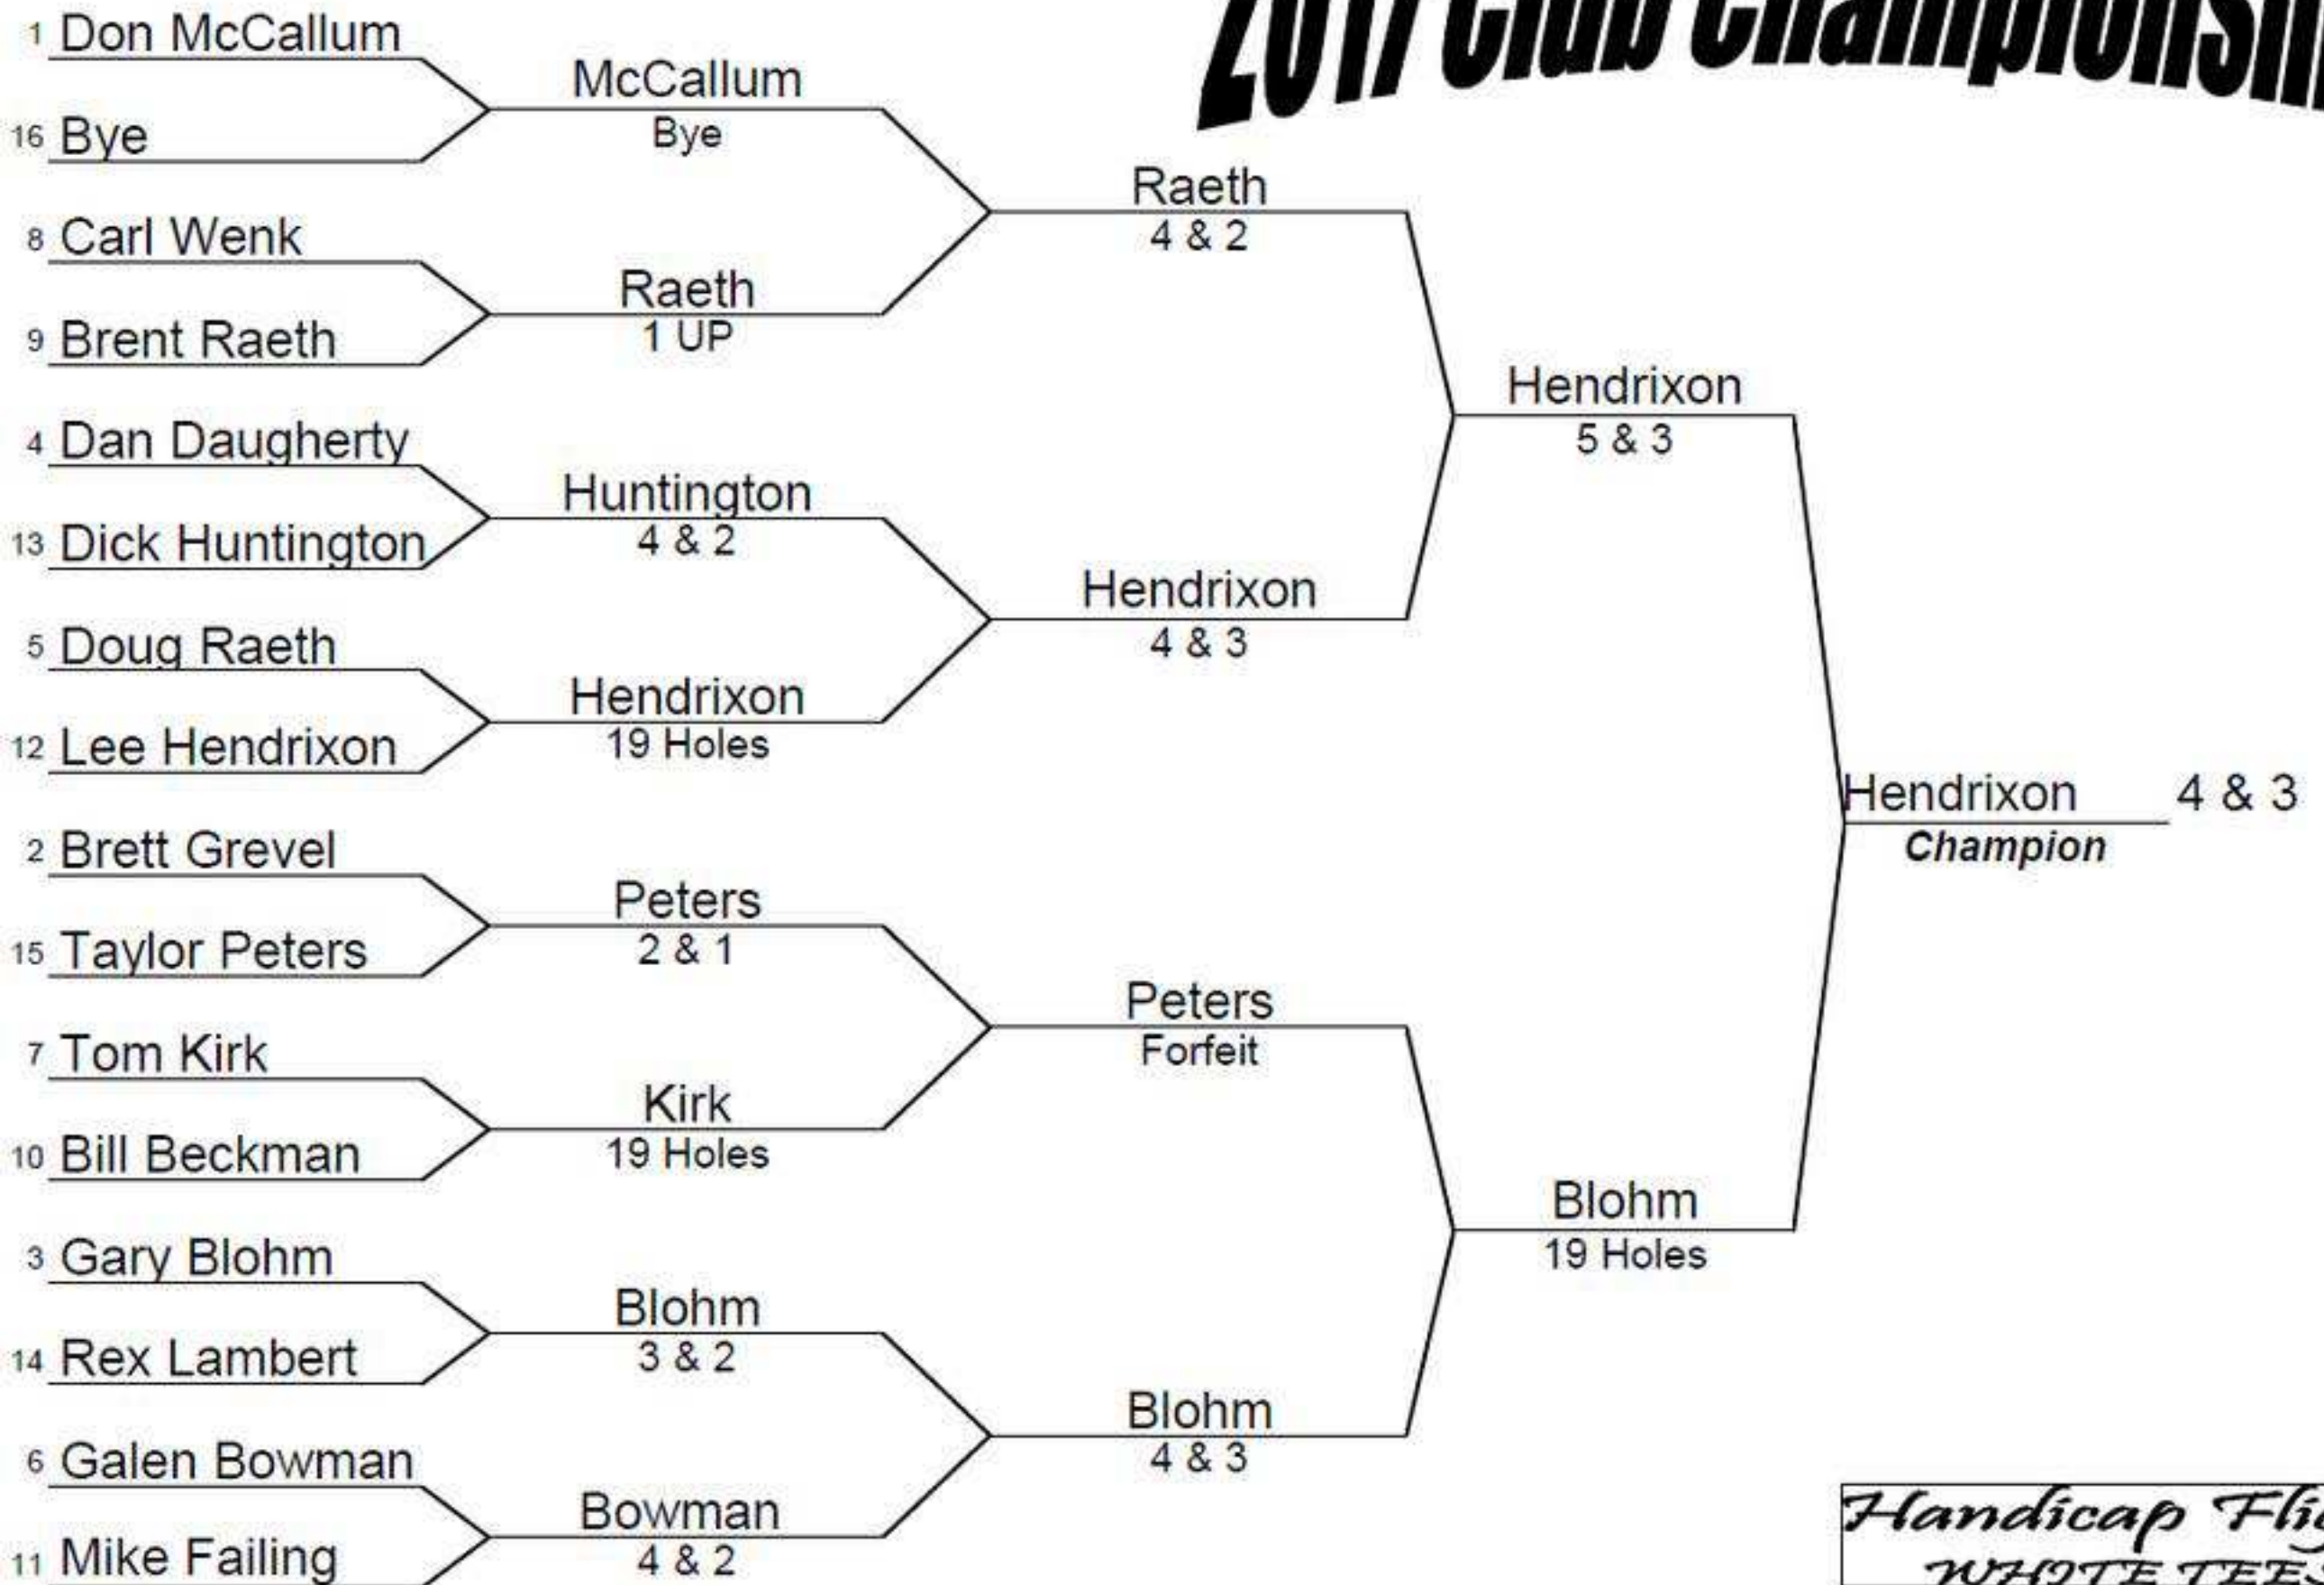

2017 Club Championship

Champion Flight
BLUE TEES

2017 Club Championship

Handicap Flight
WHITE TEES

ROUND 1 ON OR BEFORE 6/25
 ROUND 2 ON OR BEFORE 7/9
 ROUND 3 ON OR BEFORE 7/23
 FINALS ON 8/6

2017 Club Championship

*Senior Flight
GOLD TEES*

ROUND 1 ON OR BEFORE 6/25 ROUND 2 ON OR BEFORE 7/9 ROUND 3 ON OR BEFORE 7/23 FINALS ON 8/6