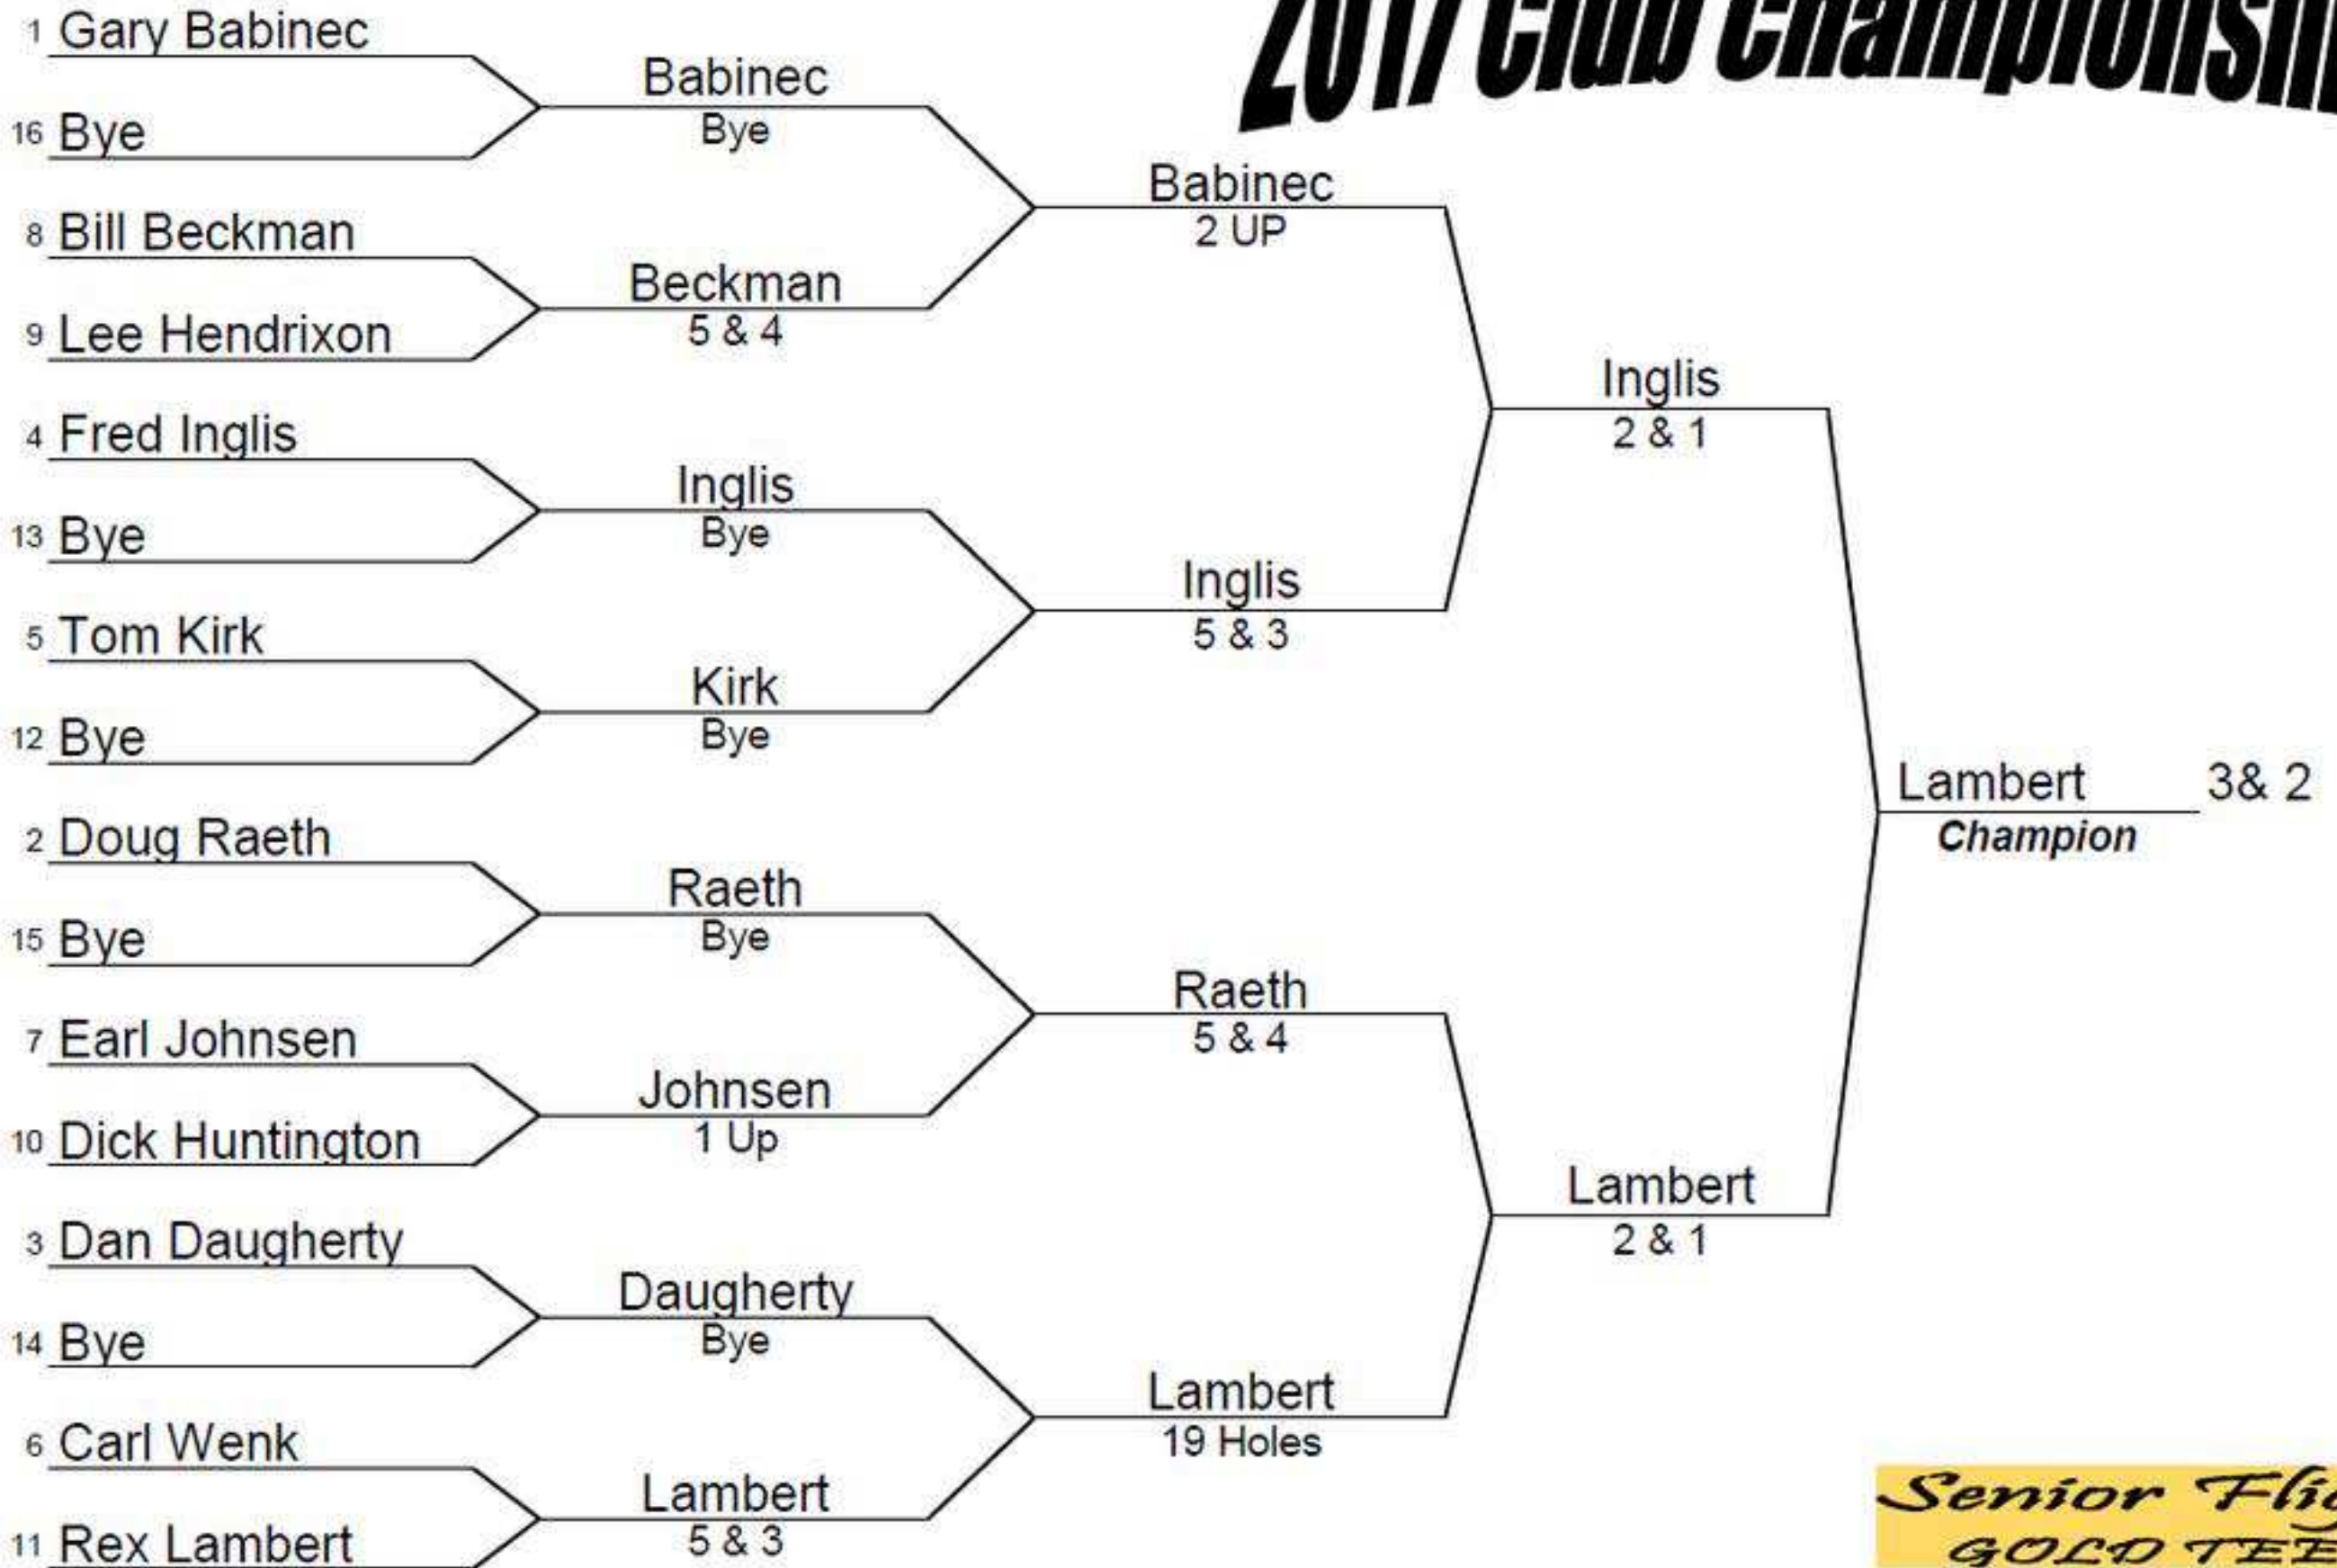

2017 Club Championship

Champion Flight
BLUE TEES

2017 Club Championship

Handicap Flight
WHITE TEES

ROUND 1 ON OR BEFORE 6/25
 ROUND 2 ON OR BEFORE 7/9
 ROUND 3 ON OR BEFORE 7/23
 FINALS ON 8/6

2017 Club Championship

*Senior Flight
GOLD TEES*

ROUND 1 ON OR BEFORE 6/25 ROUND 2 ON OR BEFORE 7/9 ROUND 3 ON OR BEFORE 7/23 FINALS ON 8/6