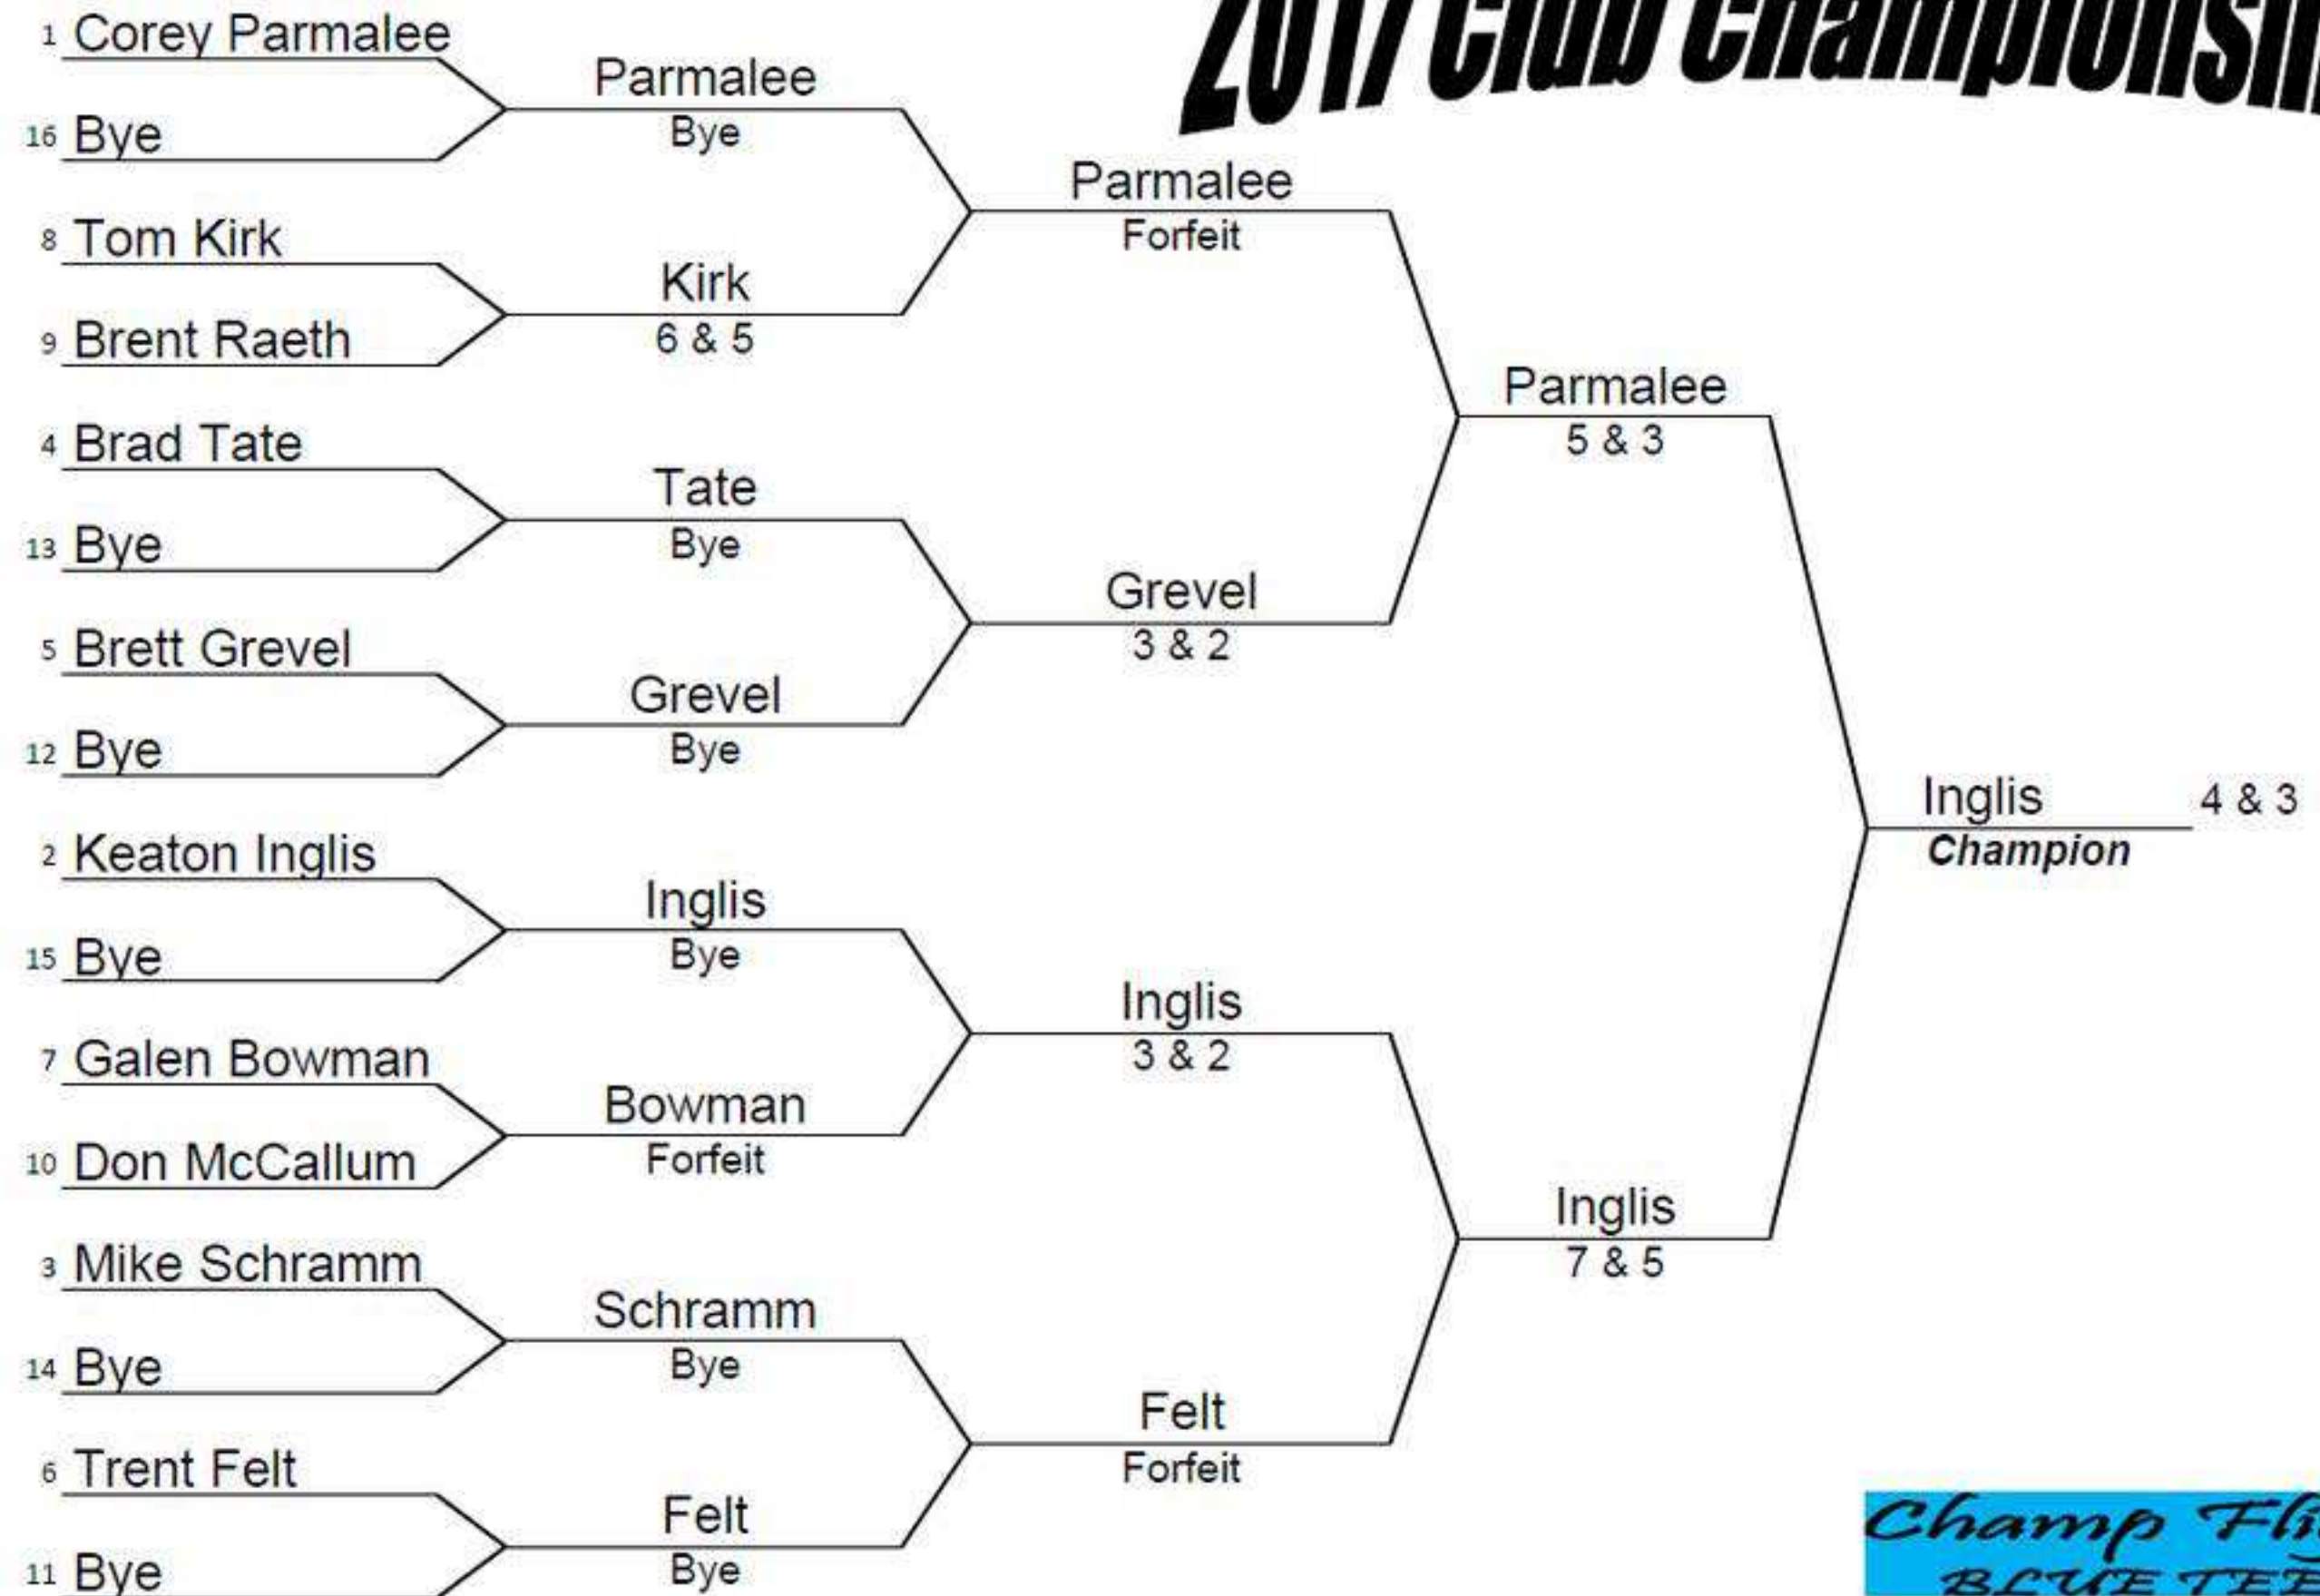

2017 Club Championship

Champion Flight
BLUE TEES

2017 Club Championship

Handicap Flight
WHITE TEES

ROUND 1 ON OR BEFORE 6/25
 ROUND 2 ON OR BEFORE 7/9
 ROUND 3 ON OR BEFORE 7/23
 FINALS ON 8/6

2017 Club Championship

*Senior Flight
GOLD TEES*

ROUND 1 ON OR BEFORE 6/25 ROUND 2 ON OR BEFORE 7/9 ROUND 3 ON OR BEFORE 7/23 FINALS ON 8/6