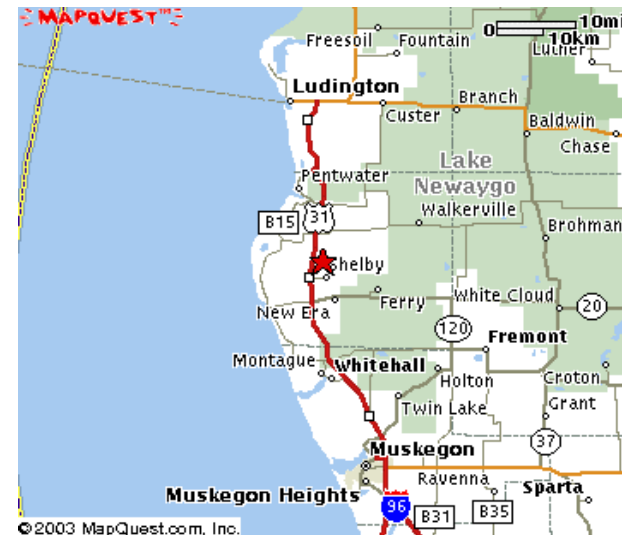

Oceana Golf Club

From the South:

- ~ US-31 North to the Shelby Exit.
- ~ East one mile to State St.
- ~ North on State 2 miles to golf course.

From the North:

- ~ US-31 South to Hart Exit..
- ~ East one mile to stop sign.
- ~ Turn South on Water Rd. 4 miles to golf course.

From the East:

- ~ M-20 West to Oceana Dr.
- ~ North 6 miles to golf course.

Oceana Golf Club
3333 W. Weaver Rd.
Shelby, Michigan 49455

Phone (231)861-4211 Fax (231)861-0873

©2004 Oceana Golf Course. All rights reserved.
www.oceanagolfclub.com