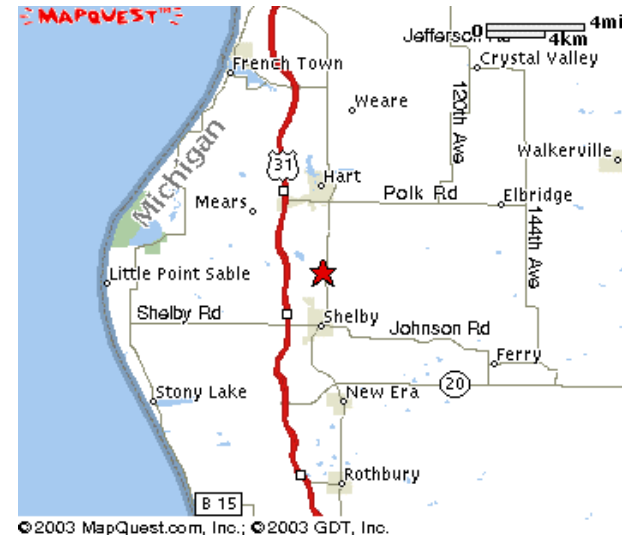

Oceana Golf Club

From the South:

- ~ US-31 North to the Shelby Exit.
- ~ East one mile to State St.
- ~ North on State 2 miles to golf course.

From the North:

- ~ US-31 South to Hart Exit..
- ~ East one mile to stop sign.
- ~ Turn South on Water Rd. 4 miles to golf course.

From the East:

- ~ M-20 West to Oceana Dr.
- ~ North 6 miles to golf course.

Oceana Golf Club
3333 W. Weaver Rd.
Shelby, Michigan 49455

Phone (231)861-4211 Fax (231)861-0873

©2004 Oceana Golf Course. All rights reserved.
www.oceanagolfclub.com